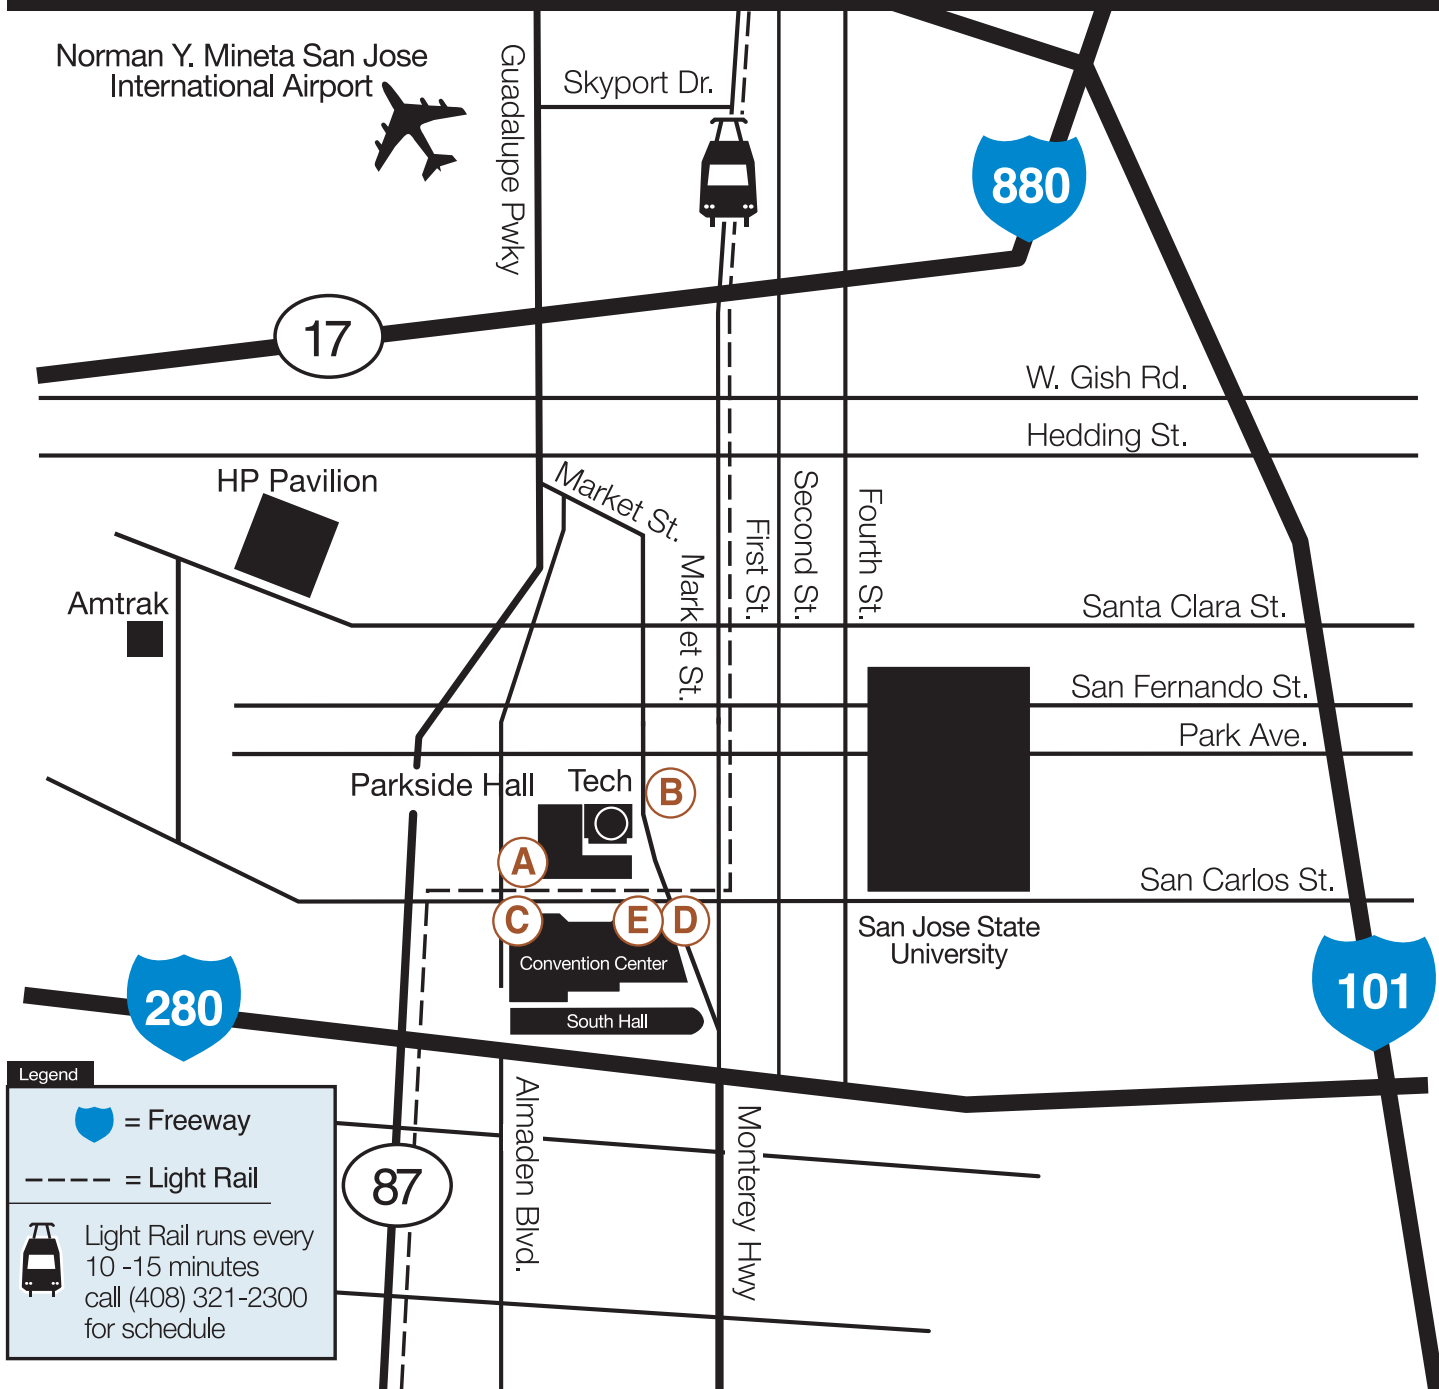

# DOWNTOWN SAN JOSE MAP

Computer/Human Interaction 2007 Conference

April 28 - May 3, 2007

**Legend**

= Freeway

= Light Rail

Light Rail runs every 10 -15 minutes call (408) 321-2300 for schedule

## Hotels

- |  |  |  |
|--|--|--|
| <p><b>A. Crowne Plaza</b><br/>282 Almaden Blvd.</p>      | <p><b>C. Hilton San Jose</b><br/>300 Almaden Blvd.</p>   | <p><b>E. San Jose Marriott</b><br/>301 S. Market St.</p> |
| <p><b>B. Fairmont San Jose</b><br/>170 S. Market St.</p> | <p><b>D. The Sainte Claire</b><br/>302 S. Market St.</p> |  |